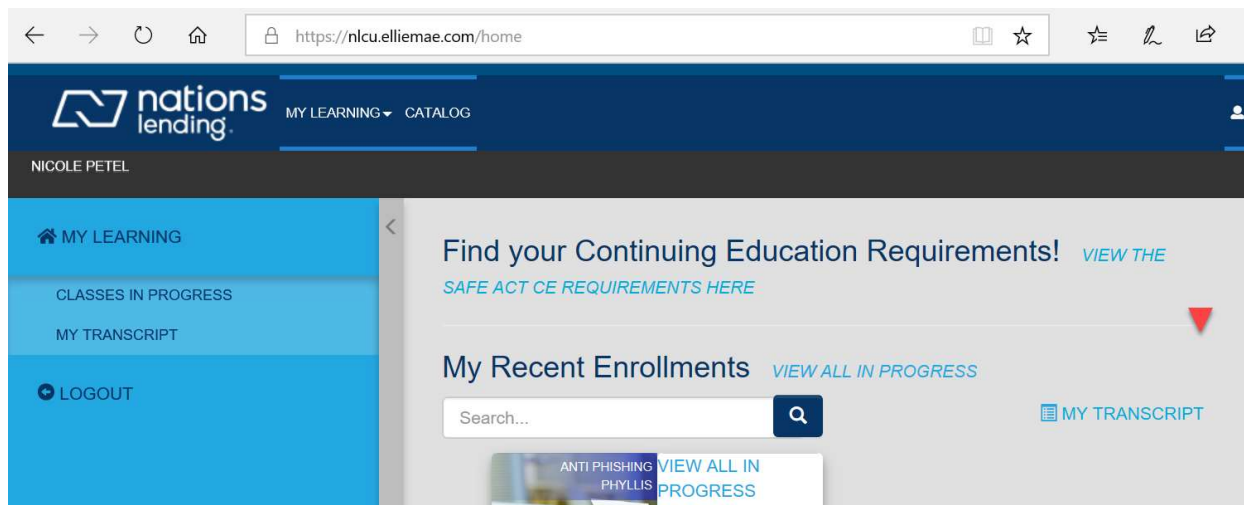

# How to log into NLCU

20  
19

## All Users

1. Go to Loop at <https://nlcloop.com>. Click NLCU in the top navigation bar.

2. You should be automatically logged in to NLCU and see the dashboard. To access the classes assigned to you click on the MY LEARNING tab.