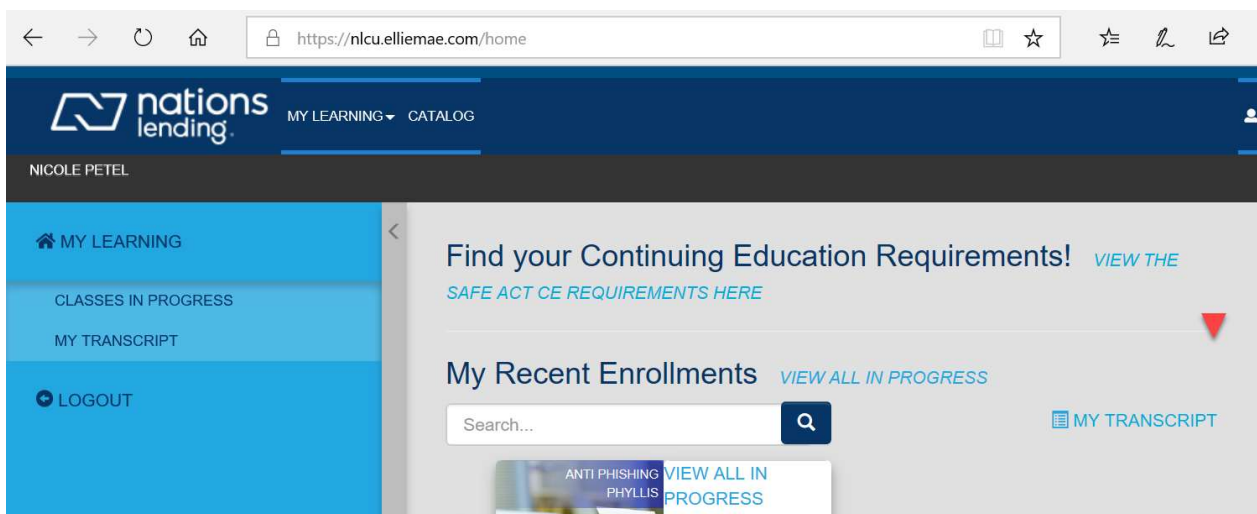

## All Users

1. Go to Loop at <https://nlcloop.com>. Click NLCU in the top navigation bar.

2. You should be automatically logged in to NLCU and see the dashboard. To access the classes assigned to you click on the MY LEARNING tab.

## Alternate Login Method: Encompass Access

1. If you have access to Encompass log in as normal.

2. After login click on [Go to the Resource Center](#) on the tab that says Encompass Resource Center.

3. Make sure your pop-up blocker is disabled, and click on the Education Services tab.

4. Click on the blue Ellie Mae Academy tab (middle of the page).

5. The following screen will appear.

6. After a few seconds you will be directed to the NLCU dashboard. To access the classes assigned to you click on the **MY LEARNING** tab.