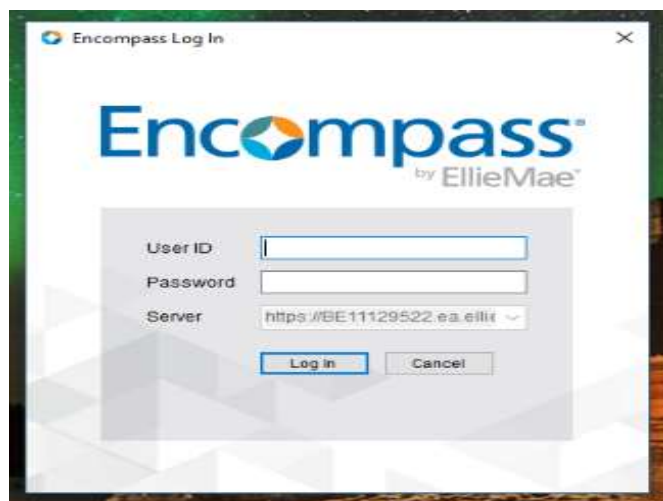

## All Users

1. Go to Loop at <https://nlcloop.com>. Click NLCU in the top navigation bar.

2. You should be automatically logged in to NLCU and see the dashboard. To access the classes assigned to you click on the MY LEARNING tab.

## Alternate Login Method: Encompass Access

1. If you have access to Encompass log in as normal.

2. After login click on [Go to the Resource Center](#) on the tab that says Encompass Resource Center.

3. Make sure your pop-up blocker is disabled, and click on the Education Services tab.