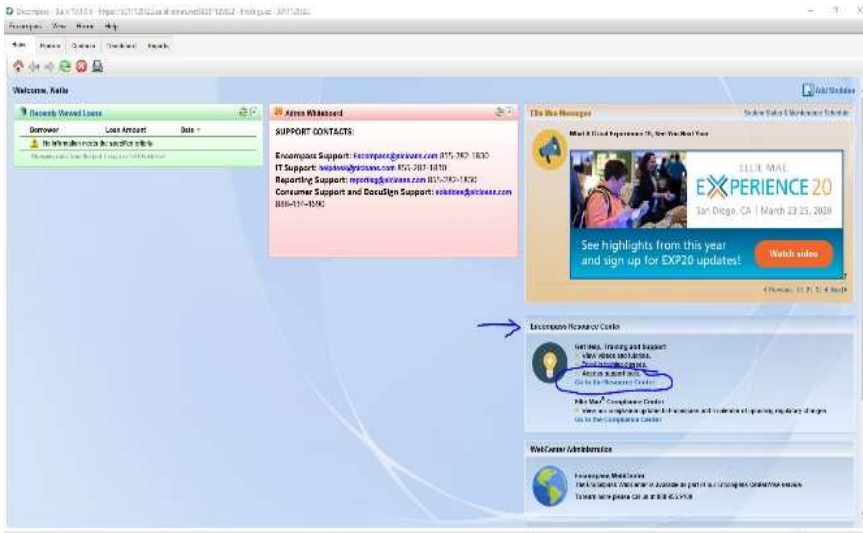

## All Users

1. Go to Loop at <https://nlcloop.com>. Click NLCU in the top navigation bar.

2. You should be automatically logged in to NLCU and see the dashboard. To access the classes assigned to you click on the MY LEARNING tab.

## Alternate Login Method: Encompass Access

1. If you have access to Encompass log in as normal.

2. After login click on [Go to the Resource Center](#) on the tab that says Encompass Resource Center.

3. Make sure your pop-up blocker is disabled, and click on the Education Services tab.

4. Click on the blue Ellie Mae Academy tab (middle of the page).

5. The following screen will appear.

6. After a few seconds you will be directed to the NLCU dashboard. To access the classes assigned to you click on the **MY LEARNING** tab.