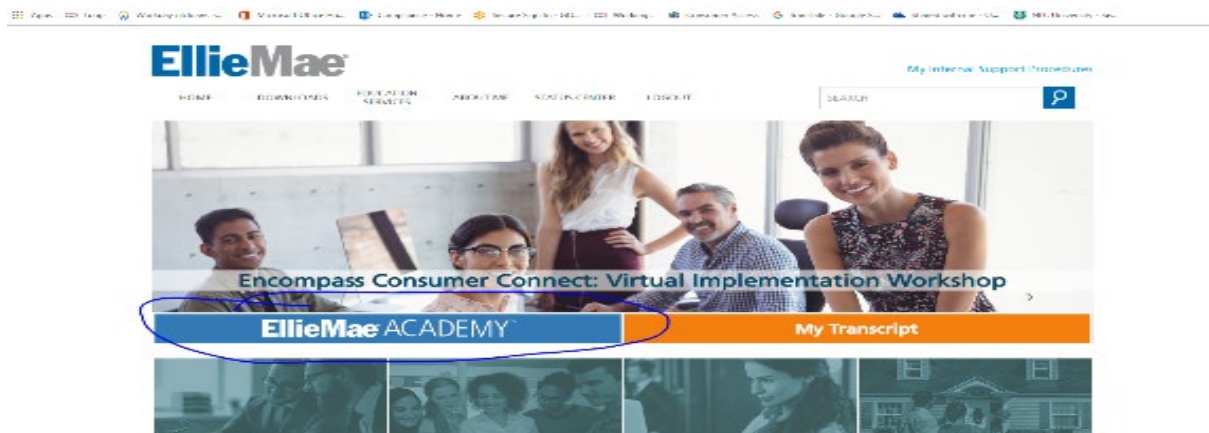

NLCU Login Process Encompass User

20
19

Steps on how to log in to NLCU Academy

Encompass Access

If you have access to Encompass log in as normal

After login click on [Go to the Resource Center](#) on the tab that says, Encompass Resource Center

Make sure your pop-up blocker is disabled, follow the steps below.

1. Click on the Education Services tab

2. Click on the blue EllieMae tab (middle of the page).

3. The following screen will appear.

4. After a few seconds you will be directed to the NLCU dashboard. To access the classes assigned to you click on the **MY LEARNING** tab.