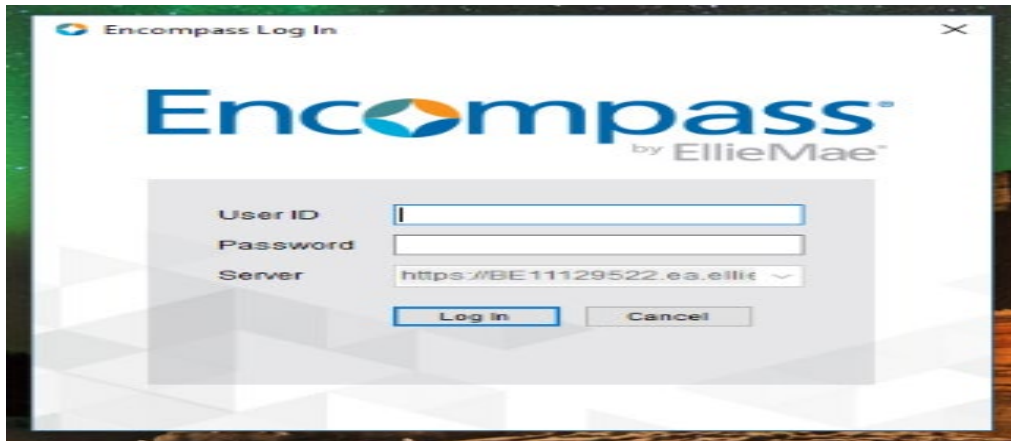

NLCU Login Process Encompass User

20
19

Steps on how to log in to NLCU Academy

Encompass Access

If you have access to Encompass log in as normal

After login click on [Go to the Resource Center](#) on the tab that says, Encompass Resource Center

Make sure your pop-up blocker is disabled, follow the steps below.

1. Click on the Education Services tab

2. Click on the blue EllieMae tab (middle of the page).

3. The following screen will appear.

4. After a few seconds you will be directed to the NLCU dashboard. To access the classes assigned to you click on the **MY LEARNING** tab.