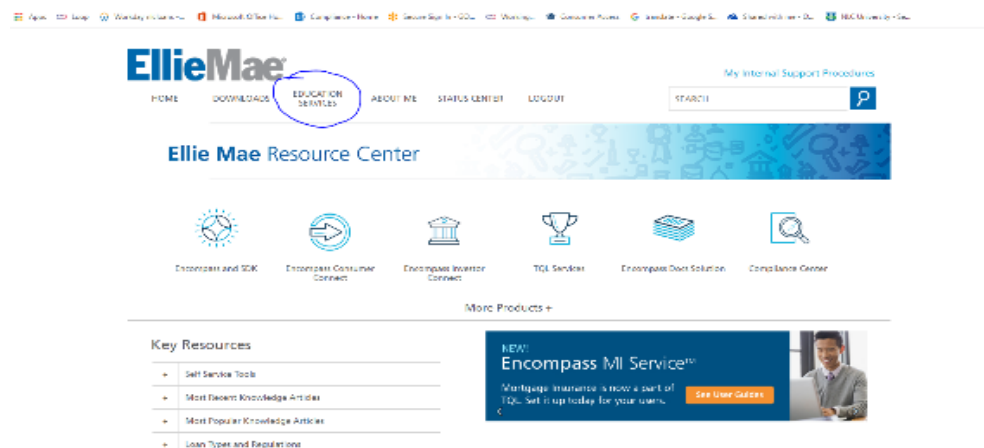

NLCU Login Process Encompass User

20
19

Steps on how to log in to NLCU Academy

Encompass Access

If you have access to Encompass log in as normal

After login click on [Go to the Resource Center](#) on the tab that says, Encompass Resource Center

Make sure your pop-up blocker is disabled, follow the steps below.

1. Click on the Education Services tab

2. Click on the blue EllieMae tab (middle of the page).

3. The following screen will appear.

4. After a few seconds you will be directed to the NLCU dashboard. To access the classes assigned to you click on the **MY LEARNING** tab.