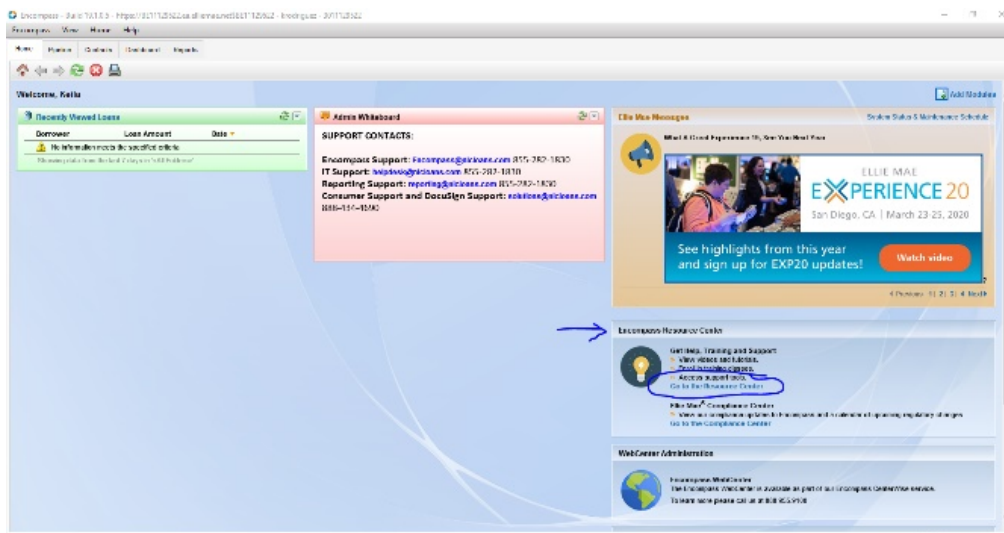

NLCU Login Process Encompass User

20
19

Steps on how to log in to NLCU Academy

Encompass Access

If you have access to Encompass log in as normal

After login click on [Go to the Resource Center](#) on the tab that says, Encompass Resource Center

Make sure your pop-up blocker is disabled, follow the steps below.

1. Click on the Education Services tab

2. Click on the blue EllieMae tab (middle of the page).

3. The following screen will appear.

4. After a few seconds you will be directed to the NLCU dashboard. To access the classes assigned to you click on the **MY LEARNING** tab.